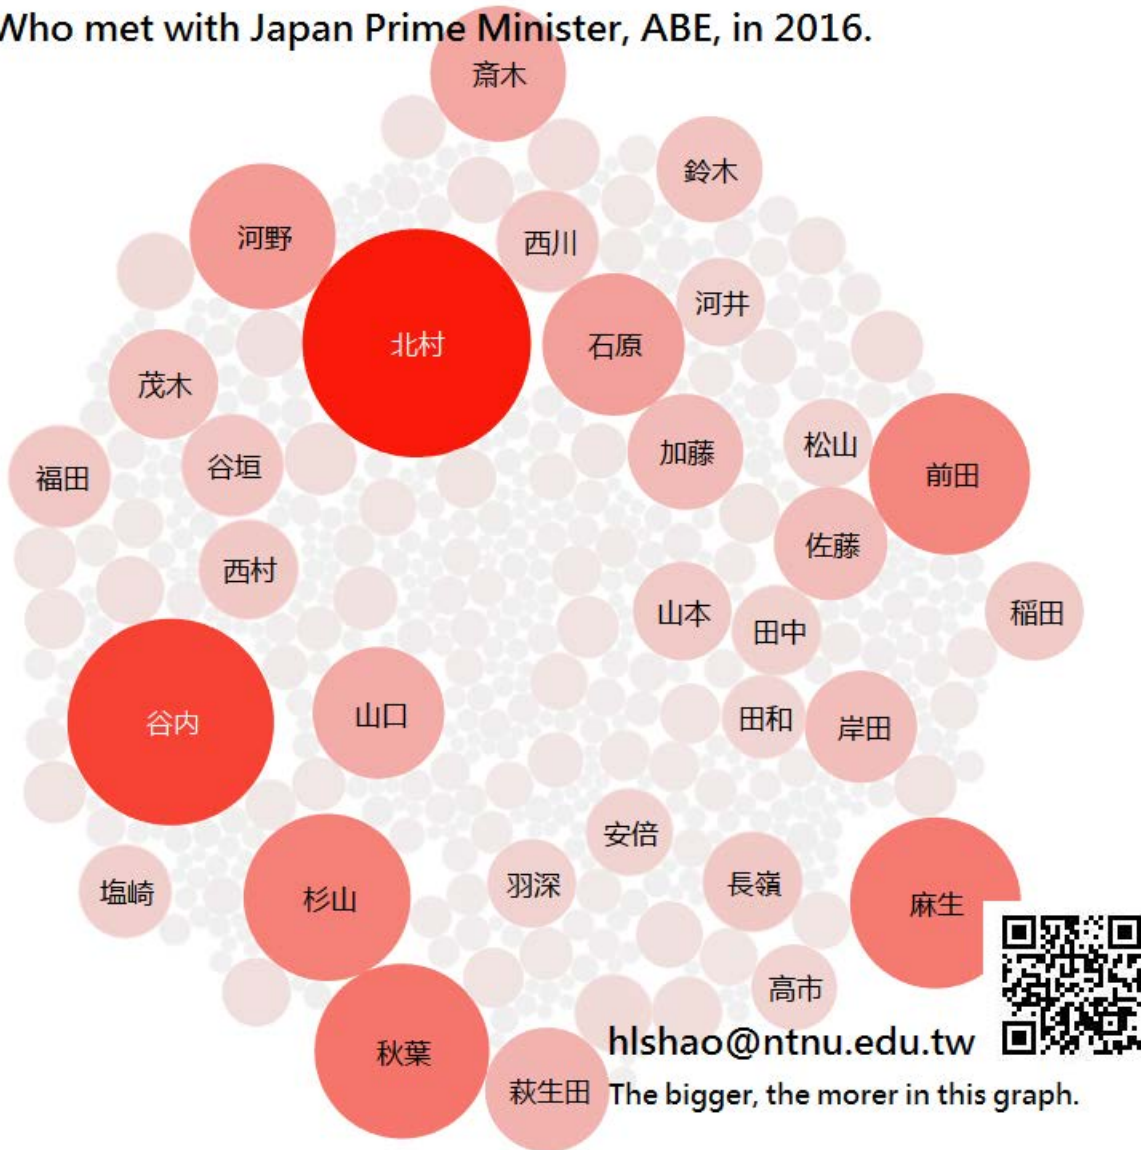

Who met with Japan Prime Minister, ABE, in 2016.

hlshao@ntnu.edu.tw

The bigger, the morer in this graph.