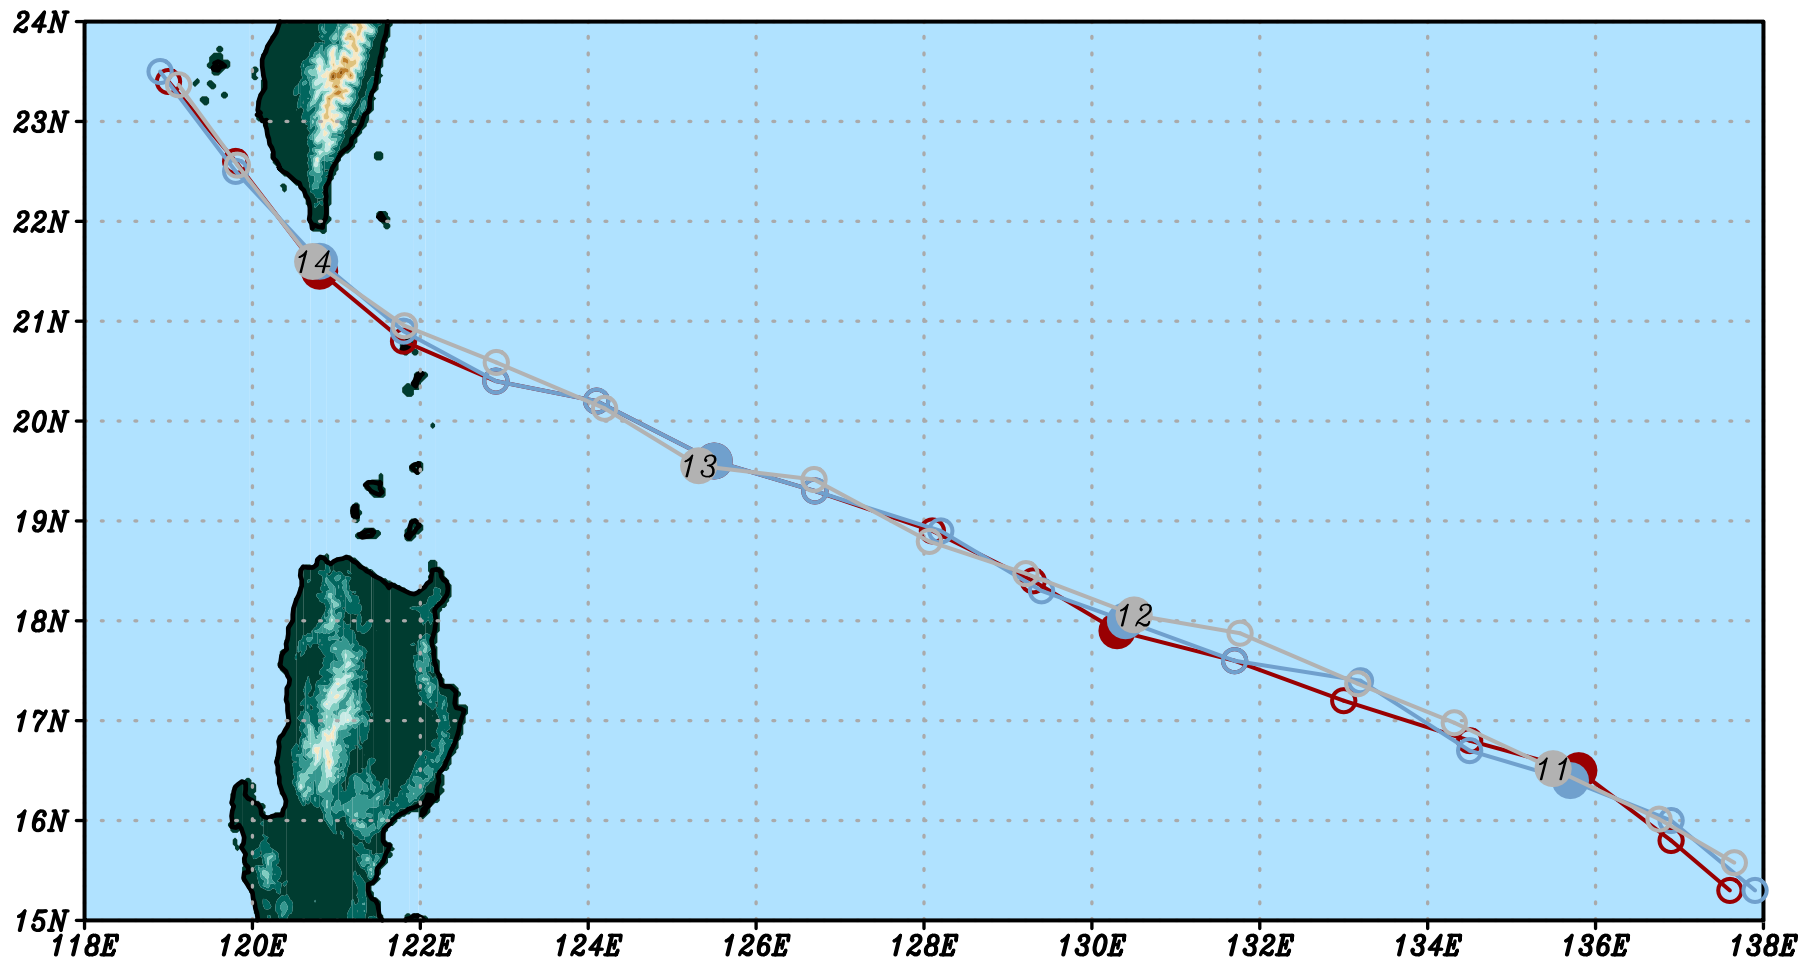

2016's Meranti

CReSS

JMA

JTWC